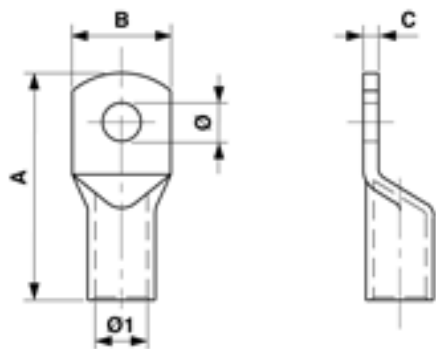

# Cable connector straight, 25 mm<sup>2</sup>, Ø = 12.5 mm

Item number 300039

## Dimensions

B: 21 mm  
A: 54 mm  
C: 2 mm  
Ø1: 6.5 mm

Ø: 12.5 mm

## Material and weight

Material: E-Cu  
Weight: 0.014 kg