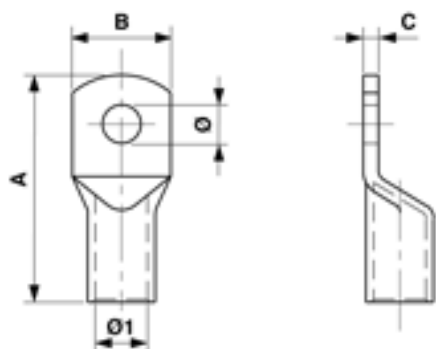

# Cable connector straight, 300 mm<sup>2</sup>, Ø = 12.5 mm

Item number 300044

## Dimensions

Ø: 12.5 mm  
A: 117 mm  
C: 6.7 mm  
Ø1: 23 mm

B: 43 mm

## Material and weight

Material: E-Cu  
Weight: 0.235 kg