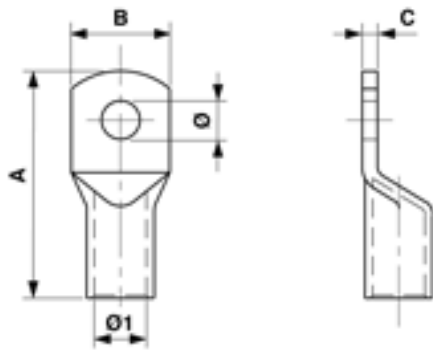

# Cable connector straight, 300 mm<sup>2</sup>, Ø = 12.5 mm

Item number 300044

## Dimensions

Ø: 12.5 mm  
A: 117 mm  
C: 6.7 mm  
Ø1: 23 mm

B: 43 mm

## Material and weight

Material: E-Cu  
Weight: 0.235 kg