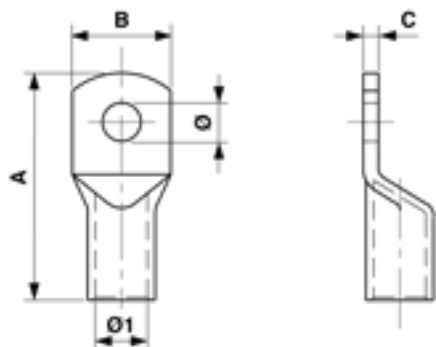

Cable connector straight, 300 mm², Ø = 12.5 mm

Item number 300044

Dimensions

Ø: 12.5 mm
A: 117 mm
C: 6.7 mm
Ø1: 23 mm

B: 43 mm

Material and weight

Material: E-Cu
Weight: 0.235 kg