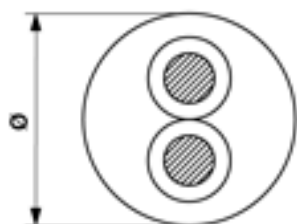

Cable 2 x 1.5 mm²

Item number 300215

Dimensions

Ø: 7.6 mm

Material and weight

Weight: 0.087 kg/m

Function

Fixed installation outdoors