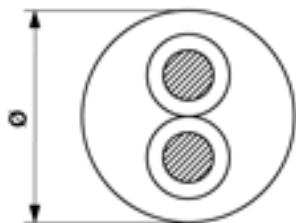

Cable 2 x 1.5 mm²

Item number 300215

Dimensions

Ø: 7.6 mm

Material and weight

Weight: 0.087 kg/m

Function

Fixed installation outdoors