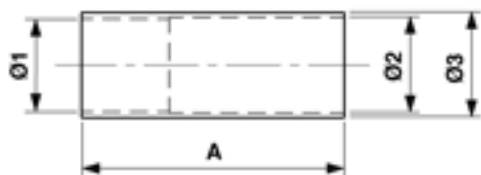

Coupler of conduit, $\varnothing = 42.5/43/48 \times 120$ mm, for switch cabinets

Item number 300586

Dimensions

Ø1: 42.5 mm

Ø2: 43 mm

Ø3: 48 mm

A: 120 mm

Material and weight

Material: GRP

Weight: 0.090 kg

Comments

- For connection to pipe $\varnothing = 42.5$ mm
- For joining the conduits