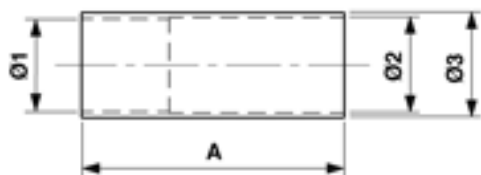

# Coupler of conduit, $\varnothing = 42.5/43/48$ x 120 mm, for switch cabinets

Item number 300586

## Dimensions

Ø1: 42.5 mm

Ø2: 43 mm

Ø3: 48 mm

A: 120 mm

## Comments

- For connection to pipe  $\varnothing = 42.5$  mm
- For joining the conduits