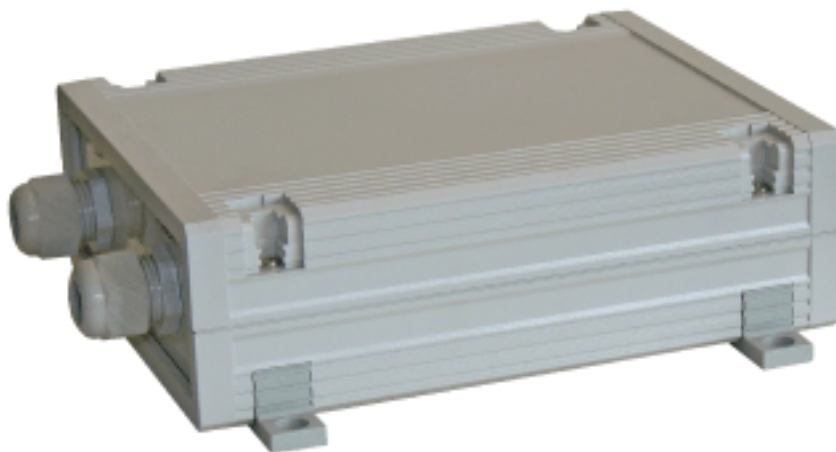

## User protection of 600 V DC with 4 fuses

Item number 301035

**Material and weight**

Weight: 0.585 kg