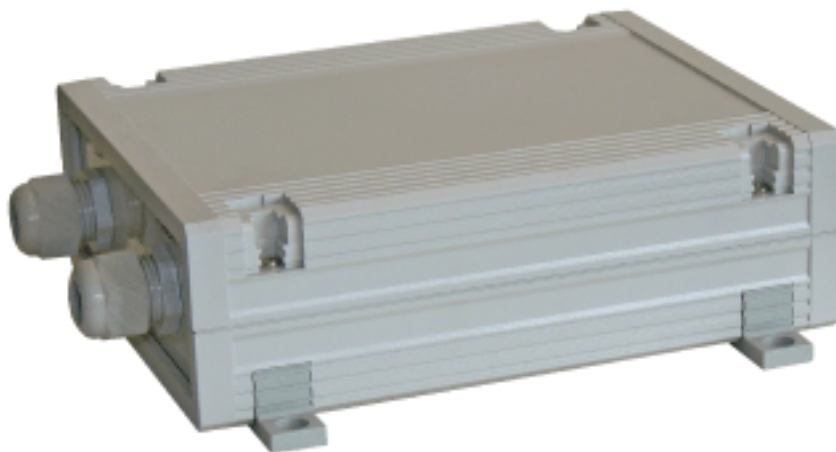

User protection of 600 V DC with 4 fuses

Item number 301035

Material and weight

Weight: 0.585 kg