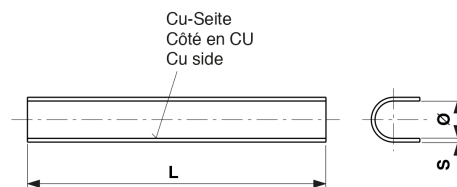

Protection sleeve AlCu for messenger cable non insulated for cable 70 mm² (7 single wires)

Item number 301309

Dimensions

Ø: 10.600 mm

L: 130 mm

S: 1.500 mm

Material and weight

Material: AlCu

Weight: 0.045 kg