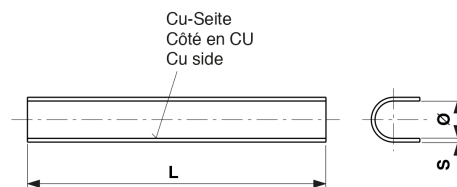

Protection sleeve AlCu for messenger cable non insulated for cable 70 mm² (7 single wires)

Item number 301309

Dimensions

Ø: 10.600 mm
L: 130 mm
S: 1.500 mm

Material and weight

Material: AlCu
Weight: 0.045 kg