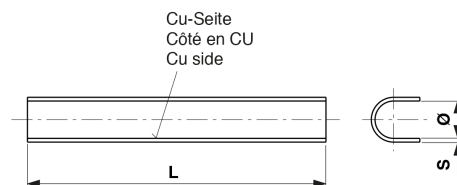

Protection sleeve AlCu for messenger cable non insulated for cable 70 mm² (7 single wires)

Item number 301309

Dimensions

Ø: 10.600 mm

L: 130 mm

S: 1.500 mm

Material and weight

Material: AlCu

Weight: 0.045 kg