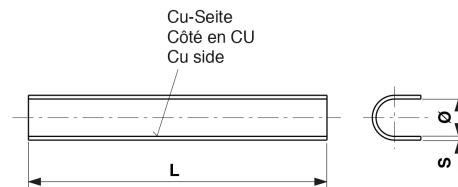

Protection sleeve AlCu for messenger cable non insulated for cable 70 mm² (7 single wires)

Item number 301309

Dimensions

Ø: 10.600 mm

L: 130 mm

S: 1.500 mm

Material and weight

Material: AlCu

Weight: 0.045 kg