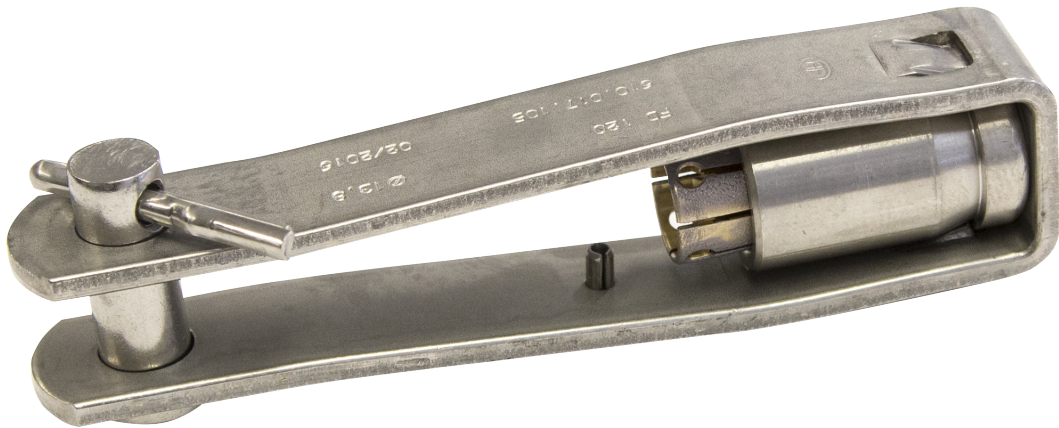

# Dead end clamp for grooved contact wire 120 mm<sup>2</sup> (Ø 13.20 mm)

Item number 301492

## Material and weight

Weight: 0.820 kg

Material: SST

## Loads

Breaking load: 60 kN