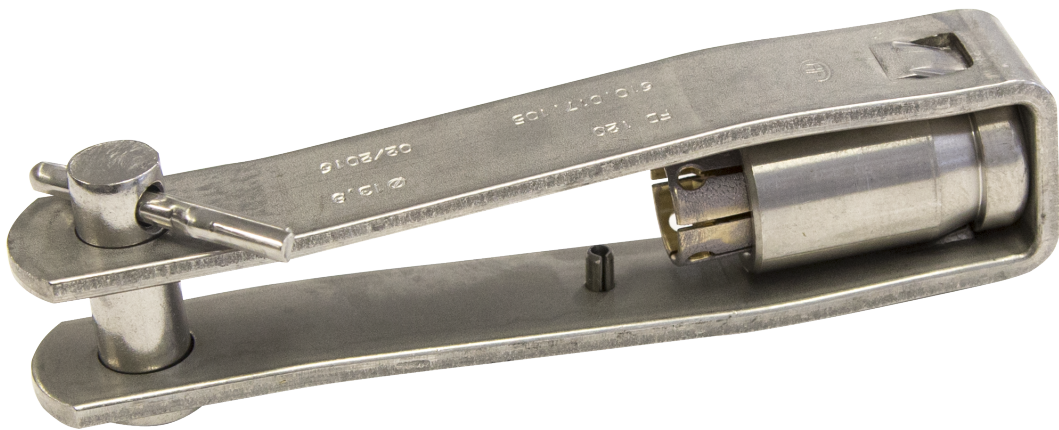

Dead end clamp for grooved contact wire 120 mm² (Ø 13.20 mm)

Item number 301492

Material and weight

Weight: 0.820 kg

Material: SST

Loads

Breaking load: 60 kN

Comments

- Please indicate when ordering cable section, cable diameter, make up and quantity of strands
- Additional types on request