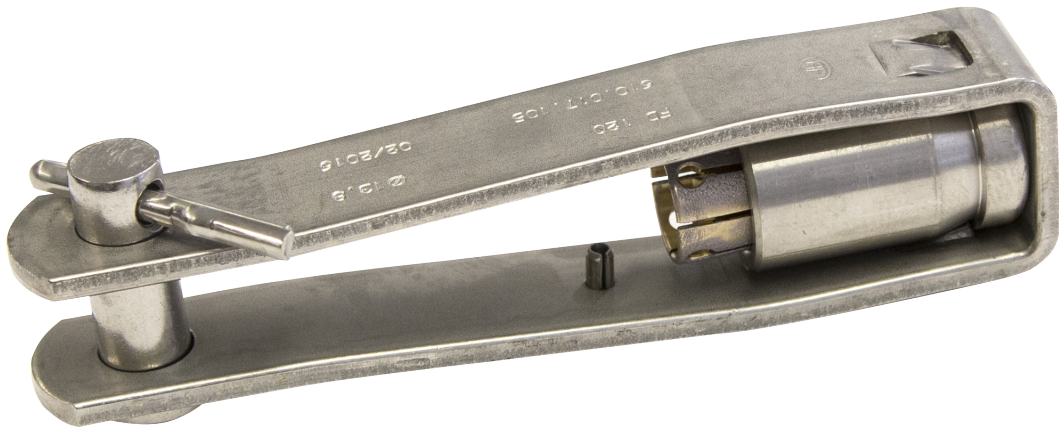

Dead end clamp for grooved contact wire 150 mm² (Ø 14.80 mm)

Item number 301493

Material and weight

Weight: 0.820 kg

Material: SST

Loads

Breaking load: 60 kN

Comments

- Please indicate when ordering cable section, cable diameter, make up and quantity of strands
- Additional types on request