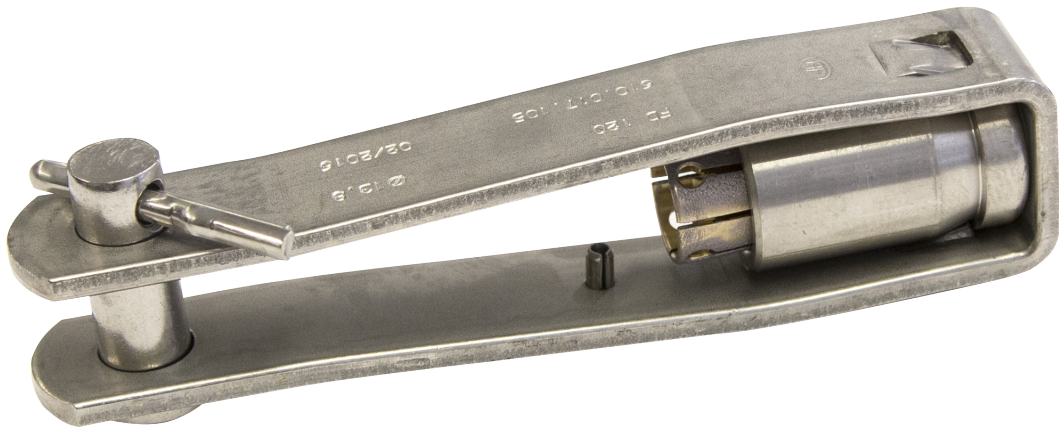

# Dead end clamp for grooved contact wire 150 mm<sup>2</sup> (Ø 14.80 mm)

Item number 301493

## Material and weight

Weight: 0.820 kg

Material: SST

## Loads

Breaking load: 60 kN