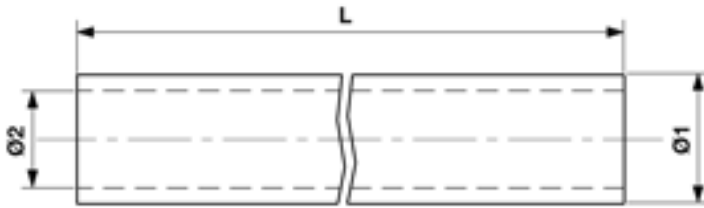

## Dimensions

Ø1: 40.0 mm

Ø2: 34.0 mm

L: 3000 mm

## Comments

- Rods of 3000 mm

- Without threads