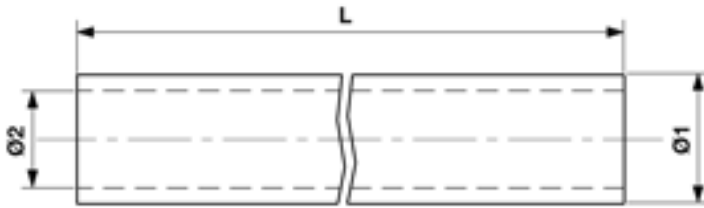

KRH conduit stiff, M40 L = 3000 mm

Item number 352573

Dimensions

Ø1: 40.0 mm

Ø2: 34.0 mm

L: 3000 mm

Material and weight

Material: Synth.

Comments

- Rods of 3000 mm

- Without threads