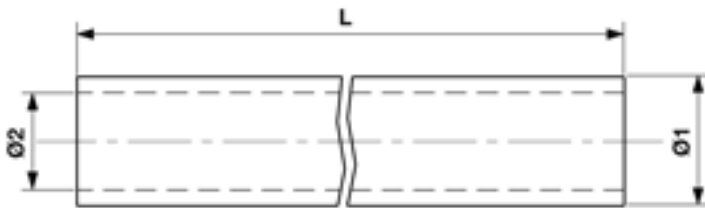

KRH conduit stiff, M50 L = 3000 mm

Item number 352574

Dimensions

Ø1: 50.0 mm

Ø2: 43.5 mm

L: 3000 mm

Material and weight

Material: Synth.

Comments

- Rods of 3000 mm

- Without threads