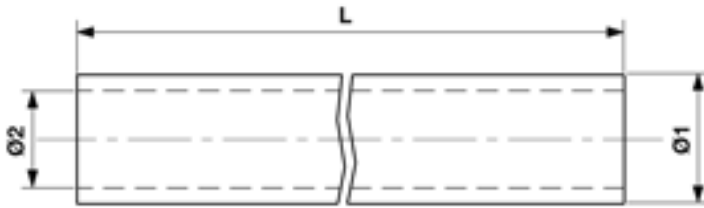

KRH conduit stiff, M50 L = 3000 mm

Item number 352574

Dimensions

Ø1: 50.0 mm

Ø2: 43.5 mm

L: 3000 mm

Material and weight

Material: Synth.

Comments

- Rods of 3000 mm

- Without threads