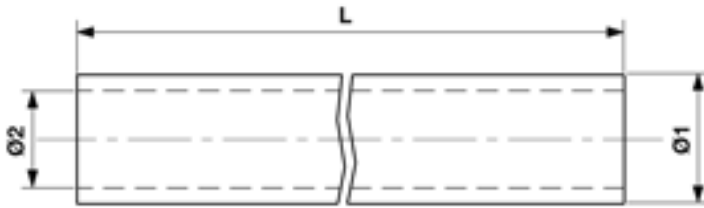

Al-pipe, M40 L = 3000 mm

Item number 352575

Dimensions

L: 3000 mm
Ø1: 40.0 mm
Ø2: 37.4 mm

Material and weight

Material: Al

Comments

- Rods of 3000 mm
- Without threads