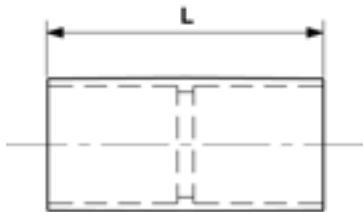

Coupling for Al-pipe M32

Item number 352656

Dimensions

L: 85 mm

Material and weight

Material: Al

Comments

- Conical