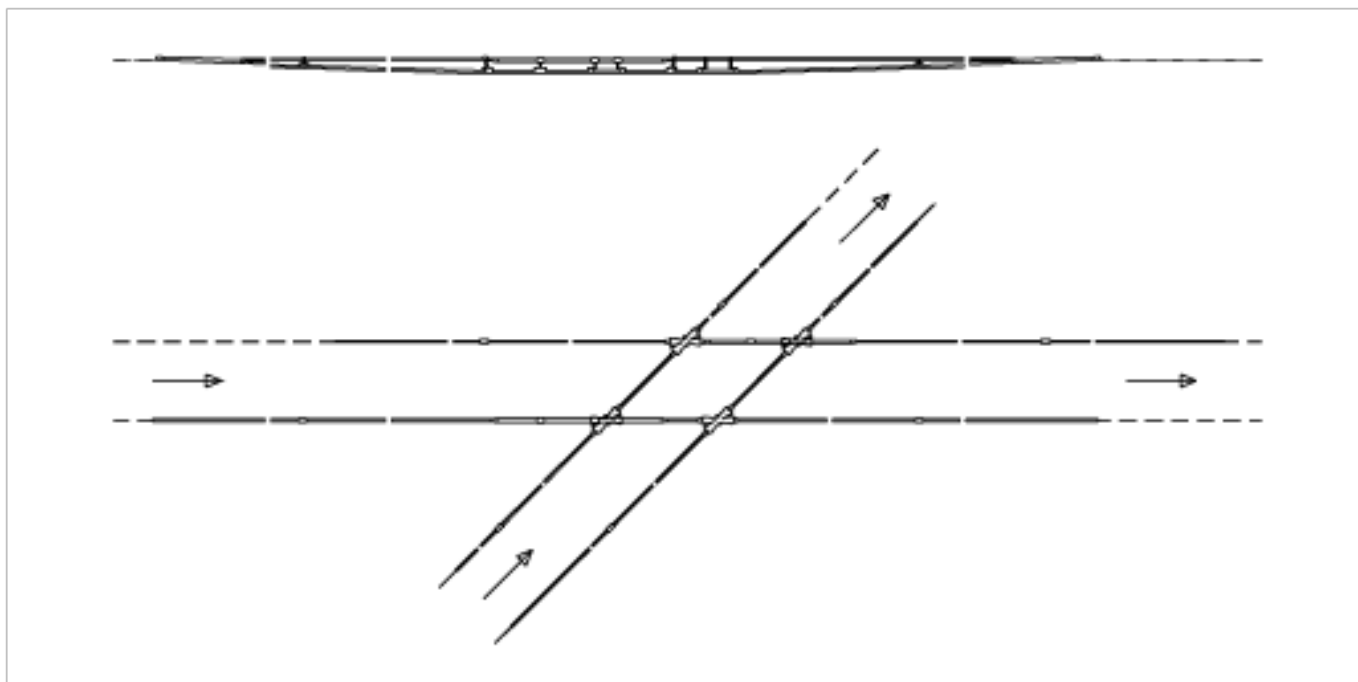

Crossing ETB-ETB, rigid, with crossing piece 20° rigid

Item number 800004

Comments

- For grooved contact wire 80-120 mm²
- The insulation can be installed in any desired direction of travelling

- Auxiliary material included
- Without supporting network and suspension
- Detailed installation plans can be requested for each delivery of this assembly