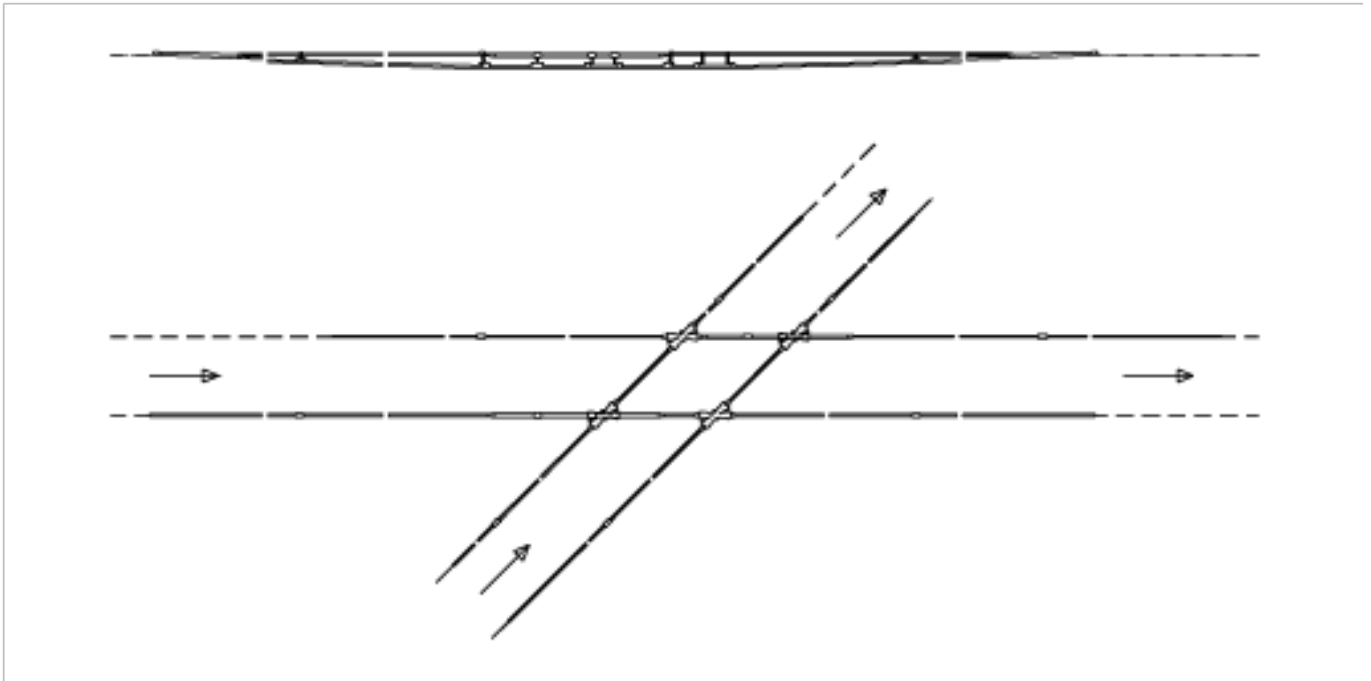

Crossing ETB-ETB, rigid, with crossing piece 25° rigid

Item number 800005

Comments

- For grooved contact wire 80-120 mm²
- The insulation can be installed in any desired direction of travelling

- Auxiliary material included
- Without supporting network and suspension
- Detailed installation plans can be requested for each delivery of this assembly