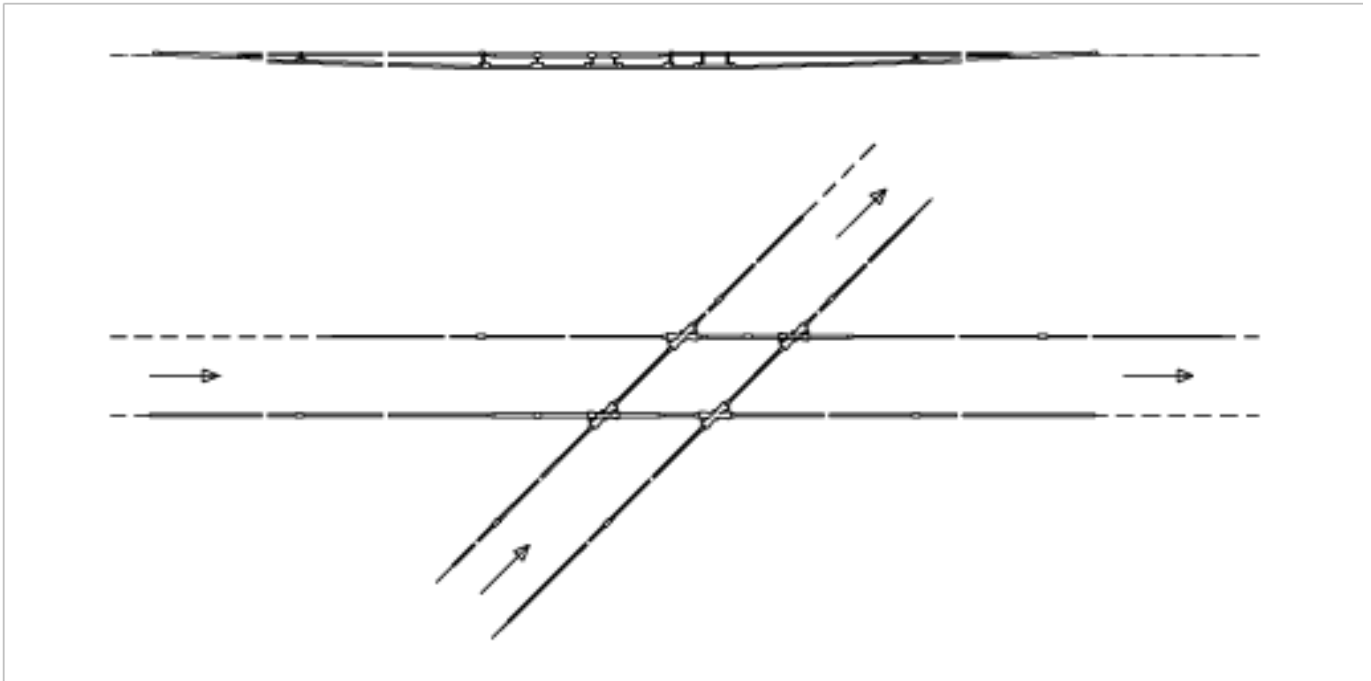

Crossing ETB-ETB, rigid, with crossing piece 30° rigid

Item number 800006

Comments

- For grooved contact wire 80-120 mm²
- The insulation can be installed in any desired direction of travelling

- Auxiliary material included
- Without supporting network and suspension
- Detailed installation plans can be requested for each delivery of this assembly