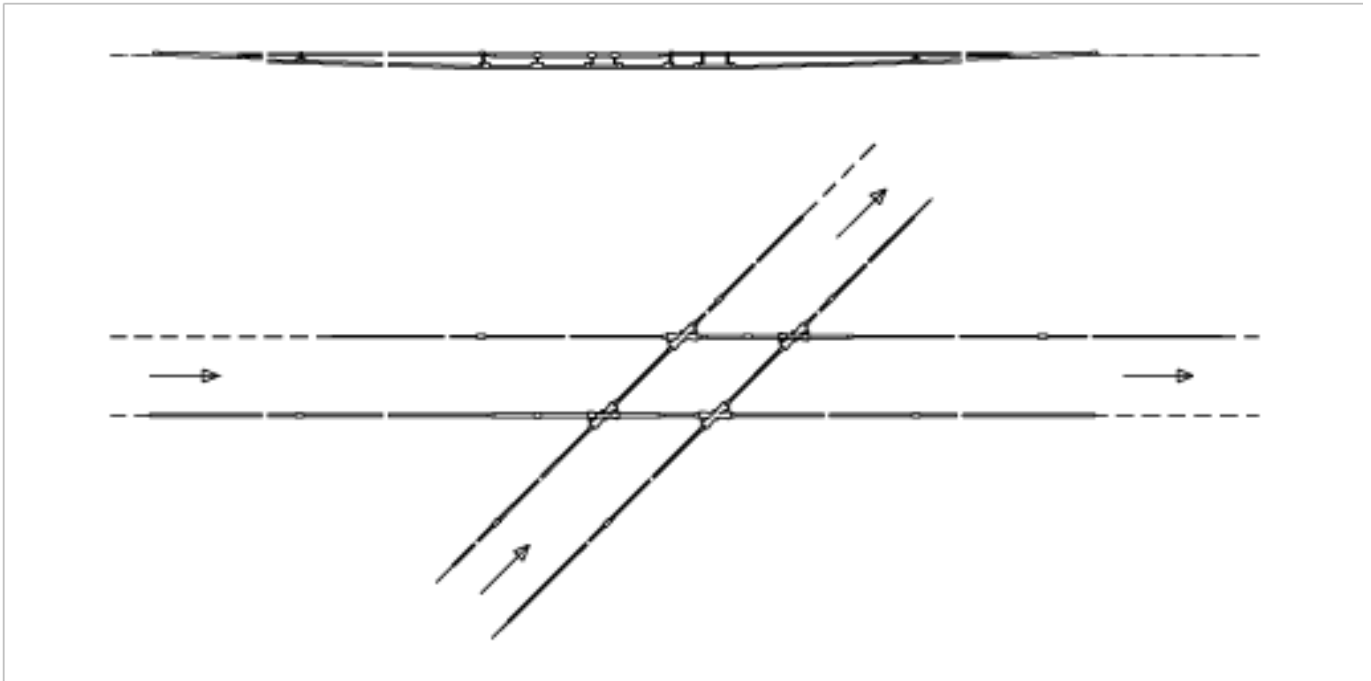

Crossing ETB-ETB, rigid, with crossing piece 35° rigid

Item number 800007

Comments

- For grooved contact wire 80-120 mm²
- The insulation can be installed in any desired direction of travelling

- Auxiliary material included
- Without supporting network and suspension
- Detailed installation plans can be requested for each delivery of this assembly