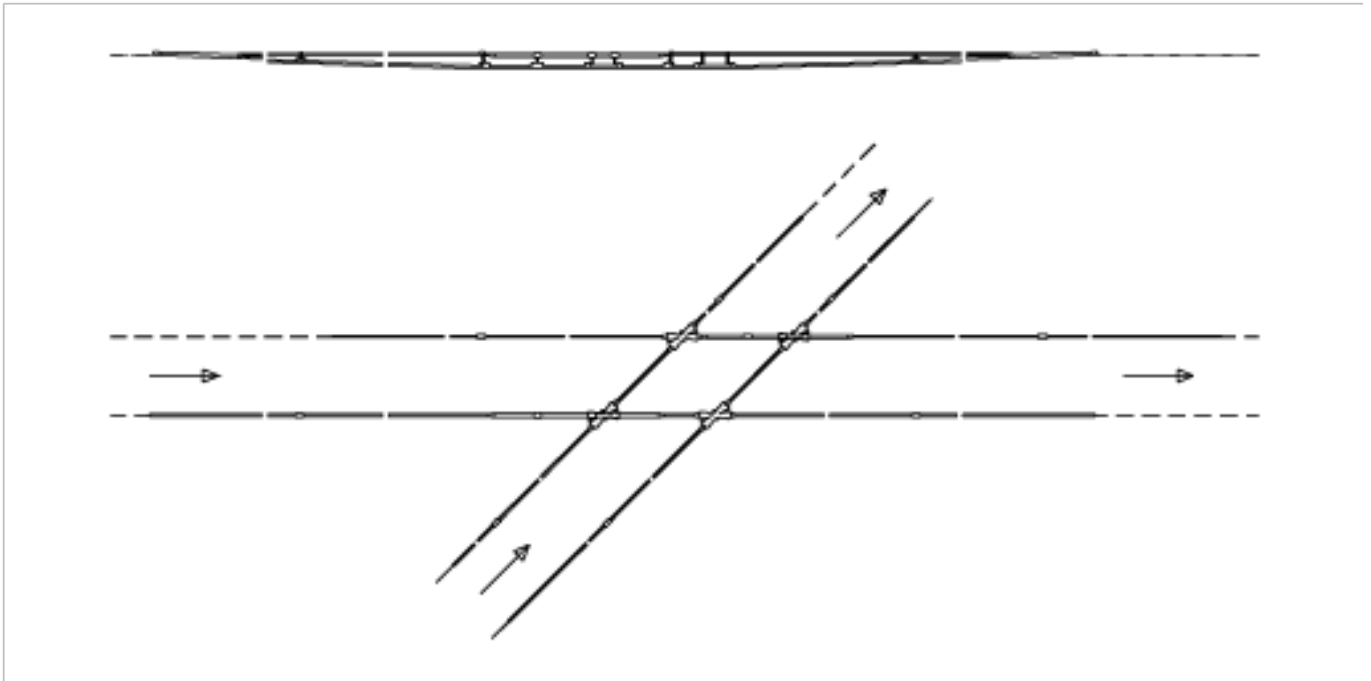

# Crossing ETB-ETB, rigid, with crossing piece 35° rigid

Item number 800007

## Comments

- For grooved contact wire 80-120 mm<sup>2</sup>
- The insulation can be installed in any desired direction of travelling

- Auxiliary material included
- Without supporting network and suspension
- Detailed installation plans can be requested for each delivery of this assembly