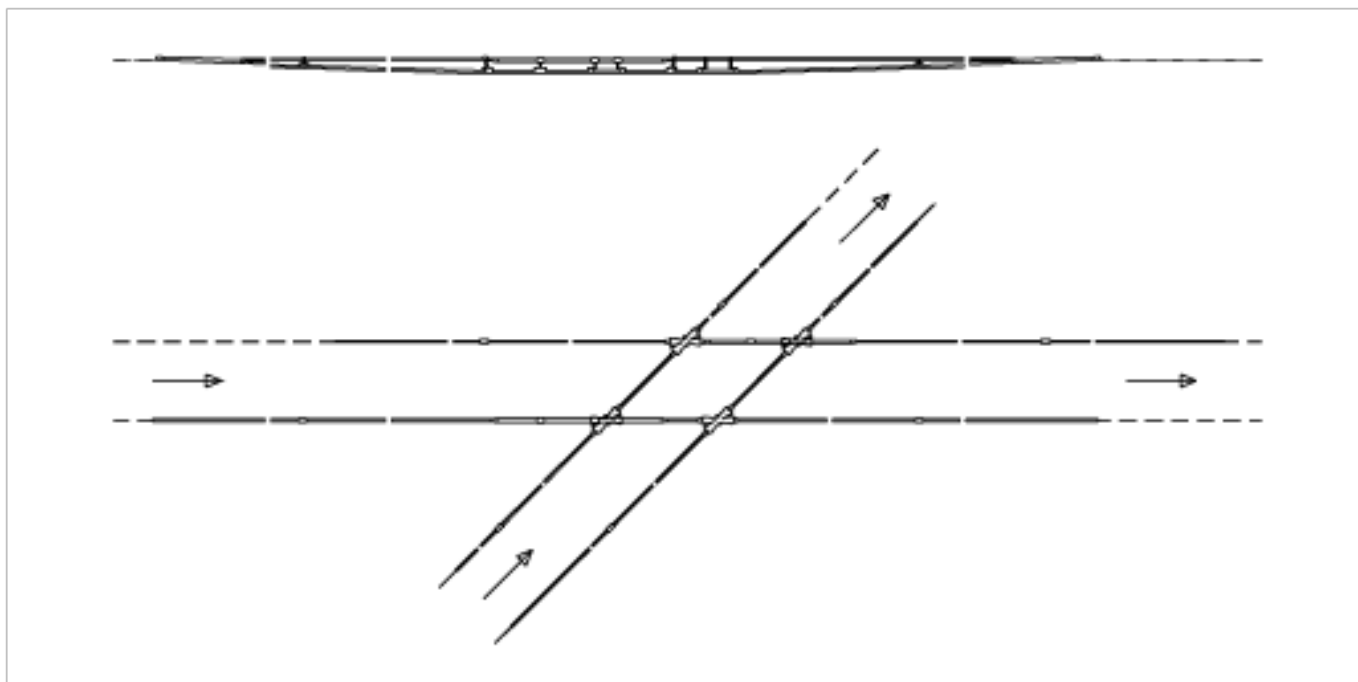

Crossing ETB-ETB, rigid, with crossing piece 45° rigid

Item number 800009

Comments

- For grooved contact wire 80-120 mm²
- The insulation can be installed in any desired direction of travelling

- Auxiliary material included
- Without supporting network and suspension
- Detailed installation plans can be requested for each delivery of this assembly