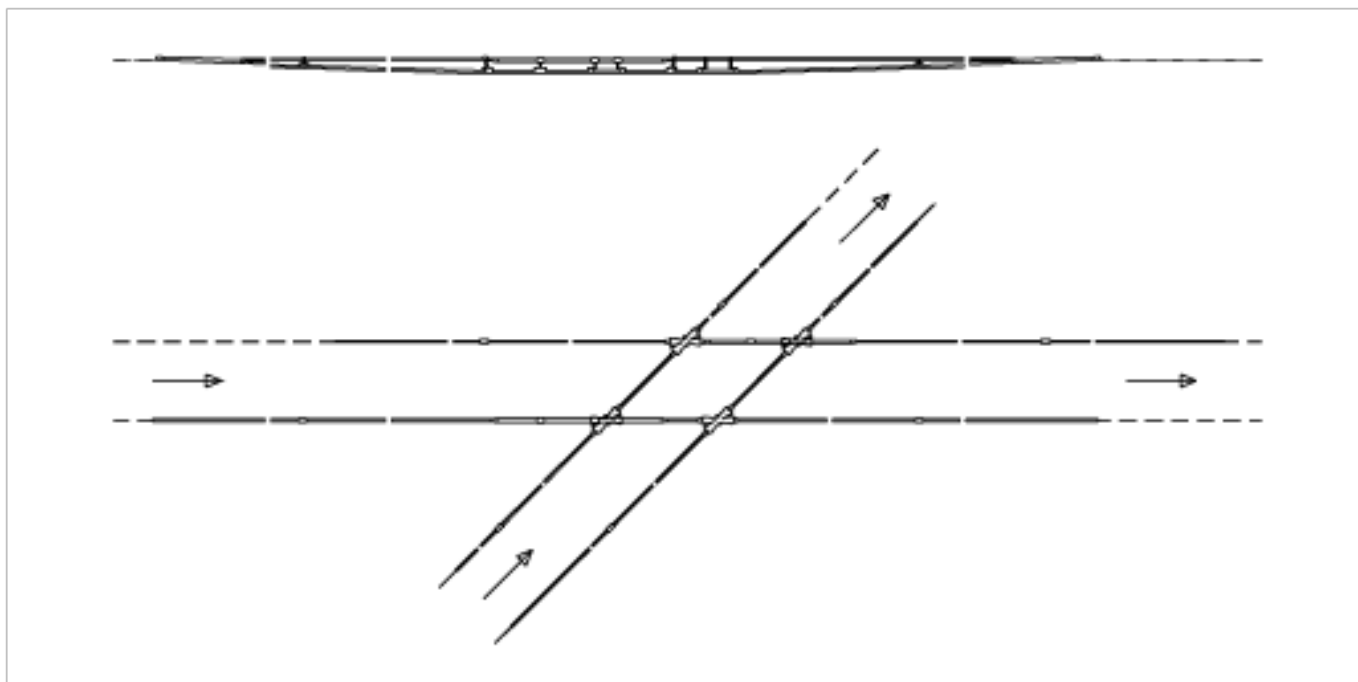

## Crossing ETB-ETB, rigid, with crossing piece 45° rigid

Item number 800009

### Comments

- For grooved contact wire 80-120 mm<sup>2</sup>
- The insulation can be installed in any desired direction of travelling

- Auxiliary material included
- Without supporting network and suspension
- Detailed installation plans can be requested for each delivery of this assembly