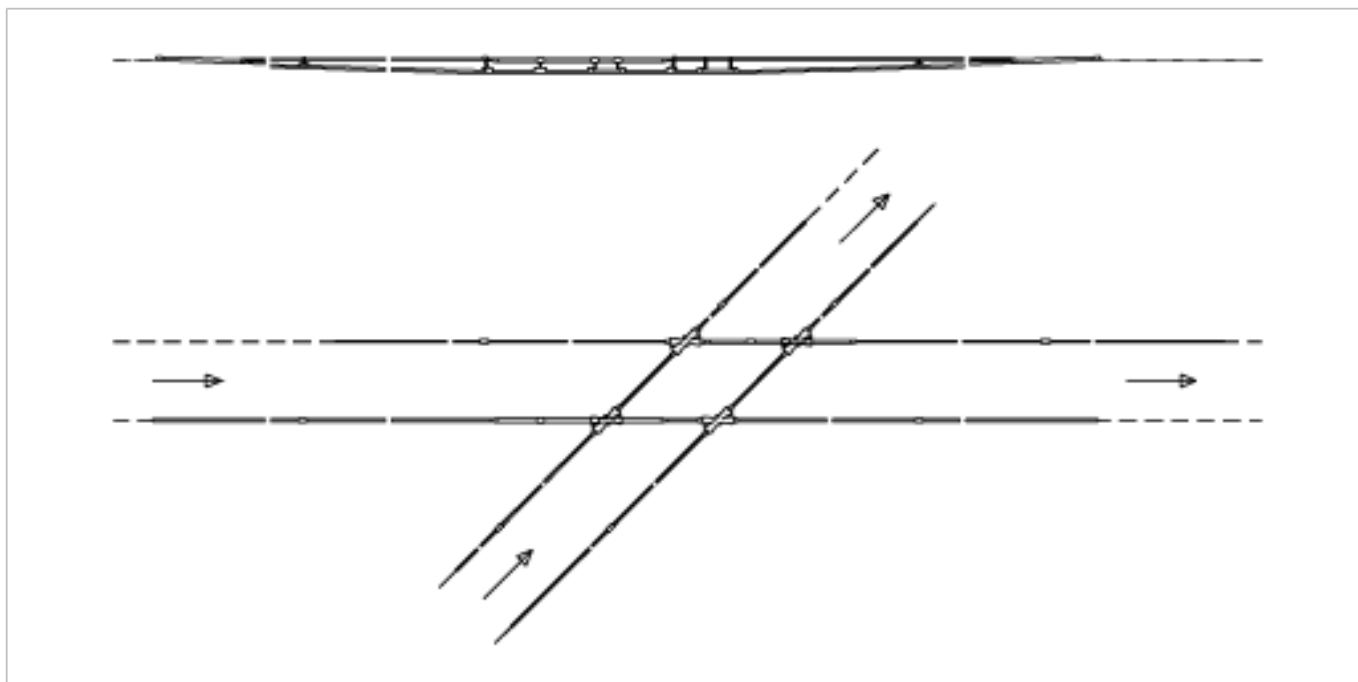

Crossing ETB-ETB, rigid, with crossing piece 50° rigid

Item number 800010

Comments

- For grooved contact wire 80-120 mm²
- The insulation can be installed in any desired direction of travelling

- Auxiliary material included
- Without supporting network and suspension
- Detailed installation plans can be requested for each delivery of this assembly