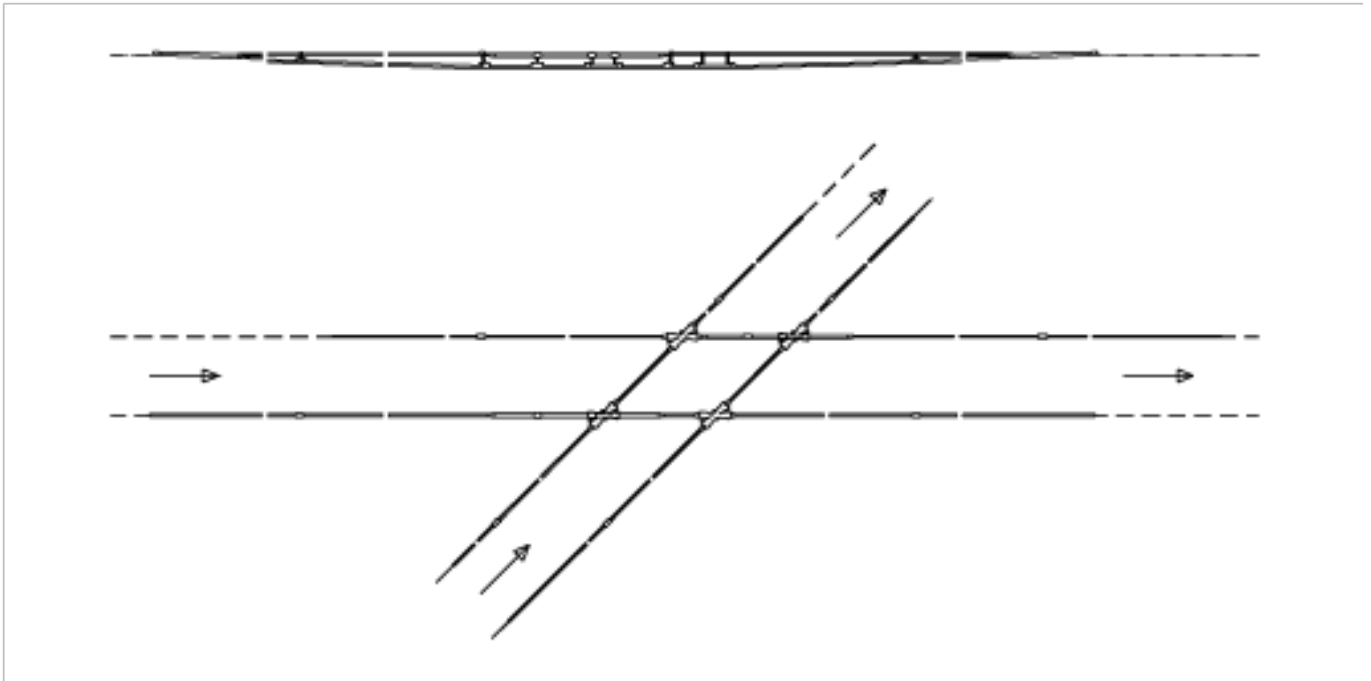

Crossing ETB-ETB, rigid, with crossing piece 55° rigid

Item number 800011

Comments

- For grooved contact wire 80-120 mm²
- The insulation can be installed in any desired direction of travelling

- Auxiliary material included
- Without supporting network and suspension
- Detailed installation plans can be requested for each delivery of this assembly