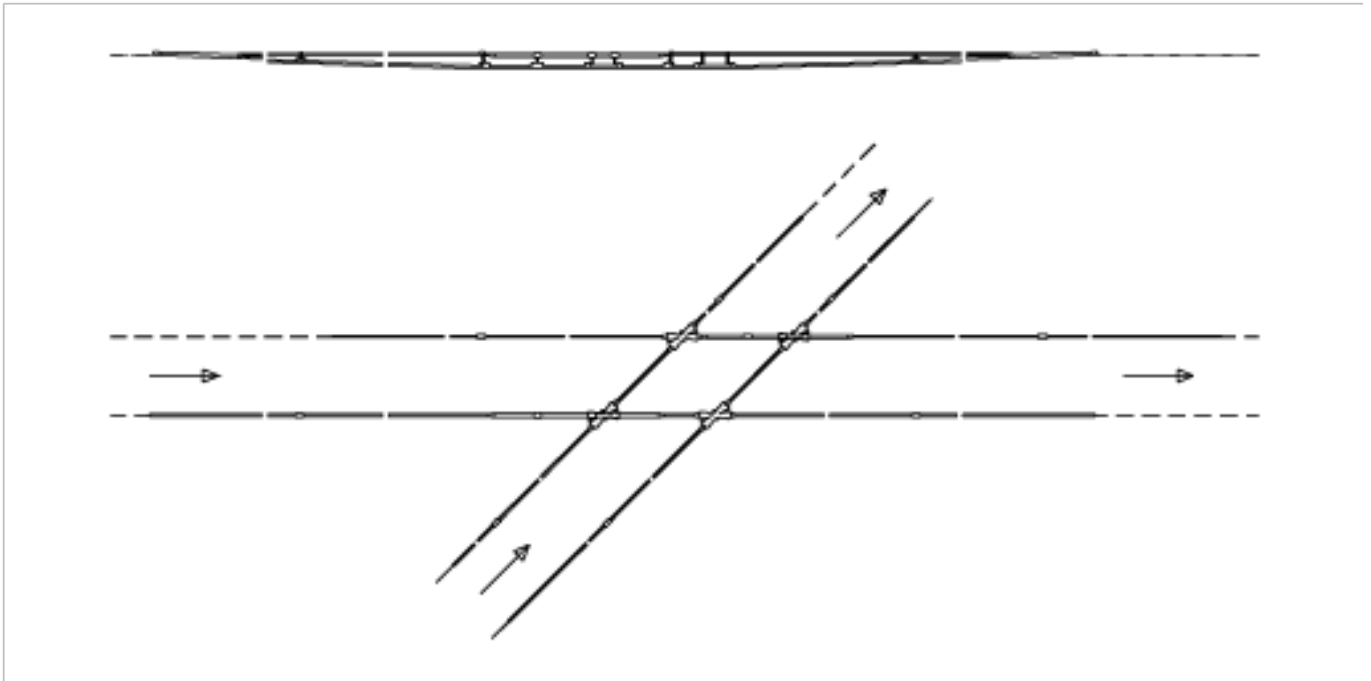

# Crossing ETB-ETB, rigid, with crossing piece 55° rigid

Item number 800011

## Comments

- For grooved contact wire 80-120 mm<sup>2</sup>
- The insulation can be installed in any desired direction of travelling

- Auxiliary material included
- Without supporting network and suspension
- Detailed installation plans can be requested for each delivery of this assembly