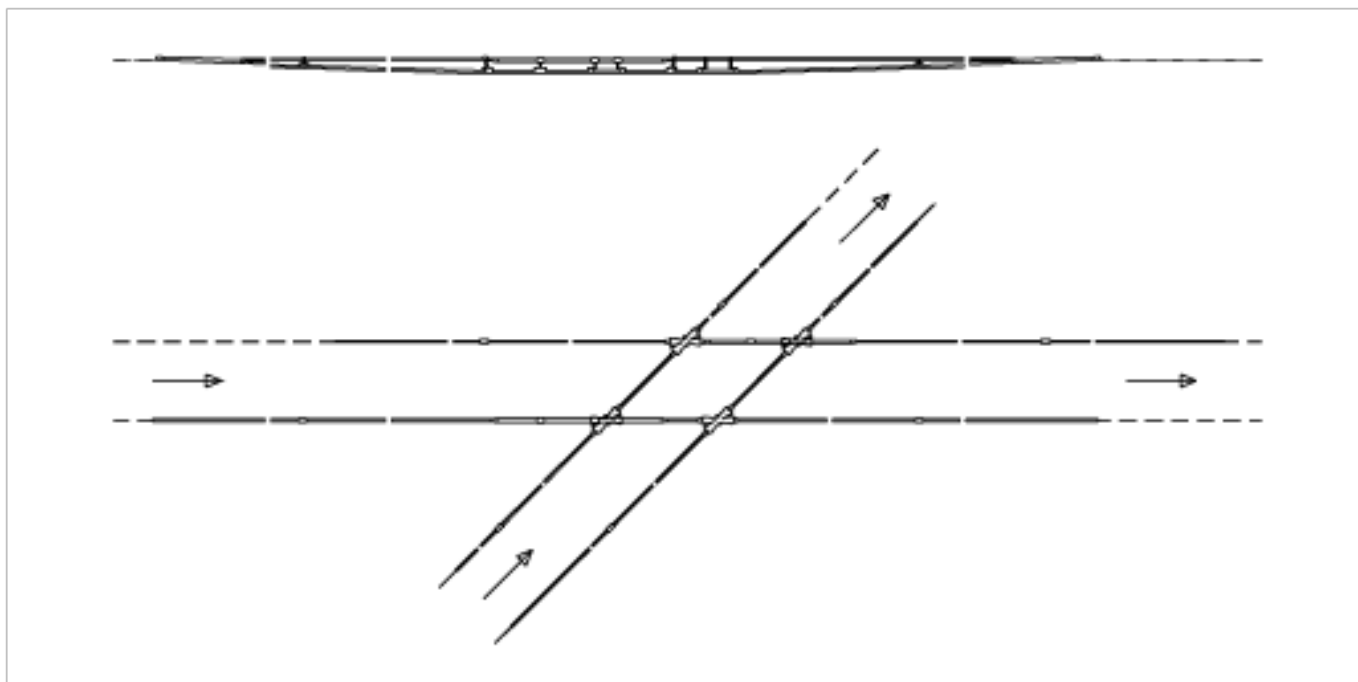

## Crossing ETB-ETB, rigid, with crossing piece 65° rigid

Item number 800013

### Comments

- For grooved contact wire 80-120 mm<sup>2</sup>
- The insulation can be installed in any desired direction of travelling

- Auxiliary material included
- Without supporting network and suspension
- Detailed installation plans can be requested for each delivery of this assembly