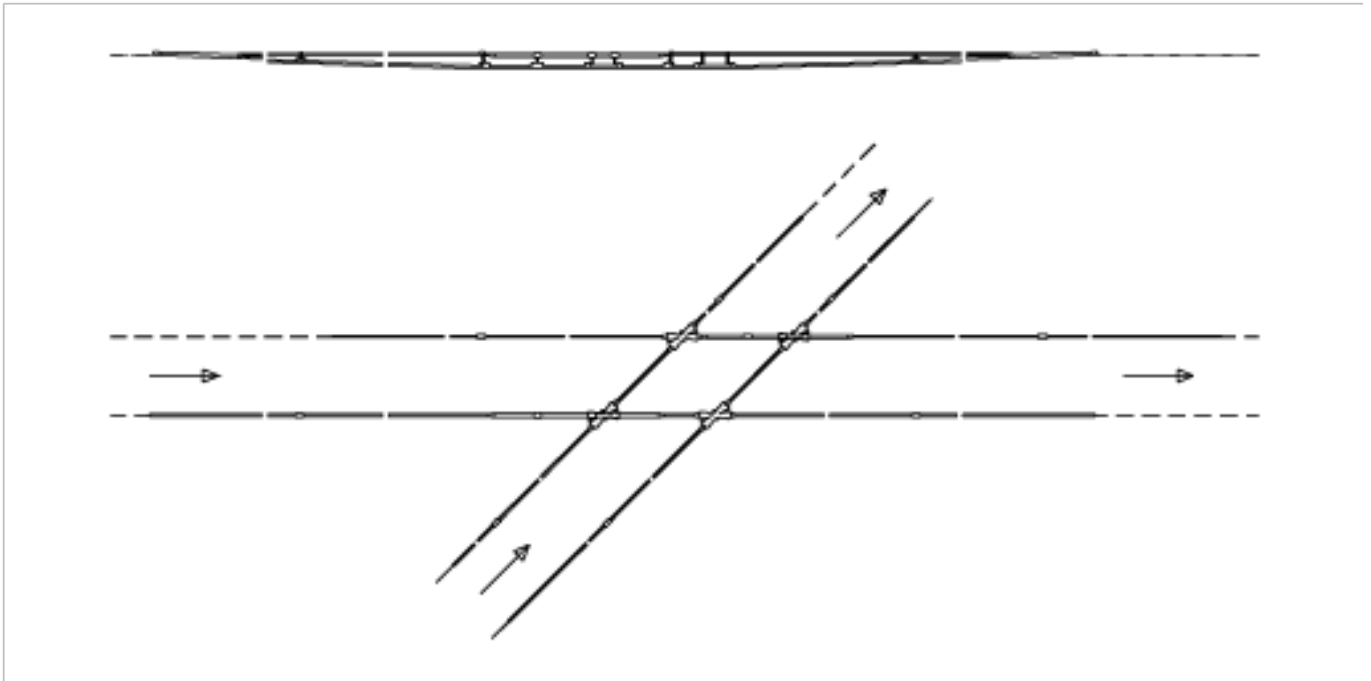

Crossing ETB-ETB, rigid, with crossing piece 65° rigid

Item number 800013

Comments

- For grooved contact wire 80-120 mm²
- The insulation can be installed in any desired direction of travelling

- Auxiliary material included
- Without supporting network and suspension
- Detailed installation plans can be requested for each delivery of this assembly