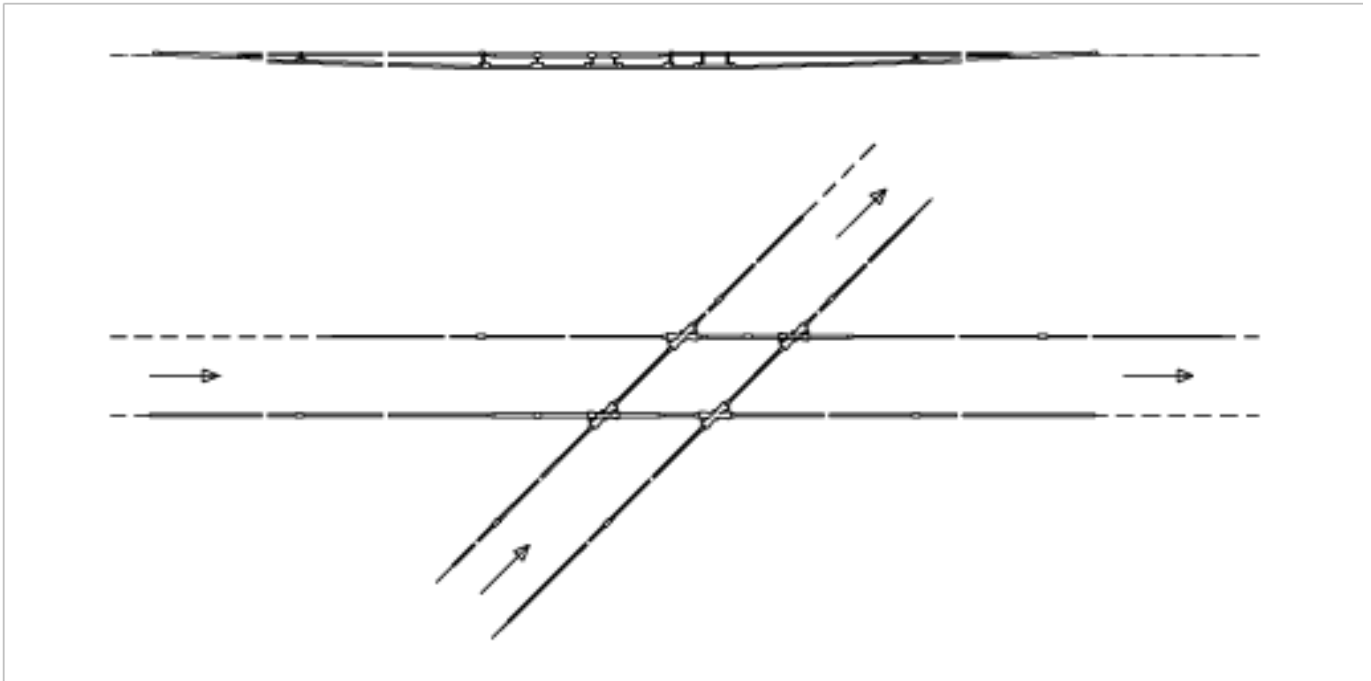

Crossing ETB-ETB, rigid, with crossing piece 75° rigid

Item number 800015

Comments

- For grooved contact wire 80-120 mm²
- The insulation can be installed in any desired direction of travelling

- Auxiliary material included
- Without supporting network and suspension
- Detailed installation plans can be requested for each delivery of this assembly