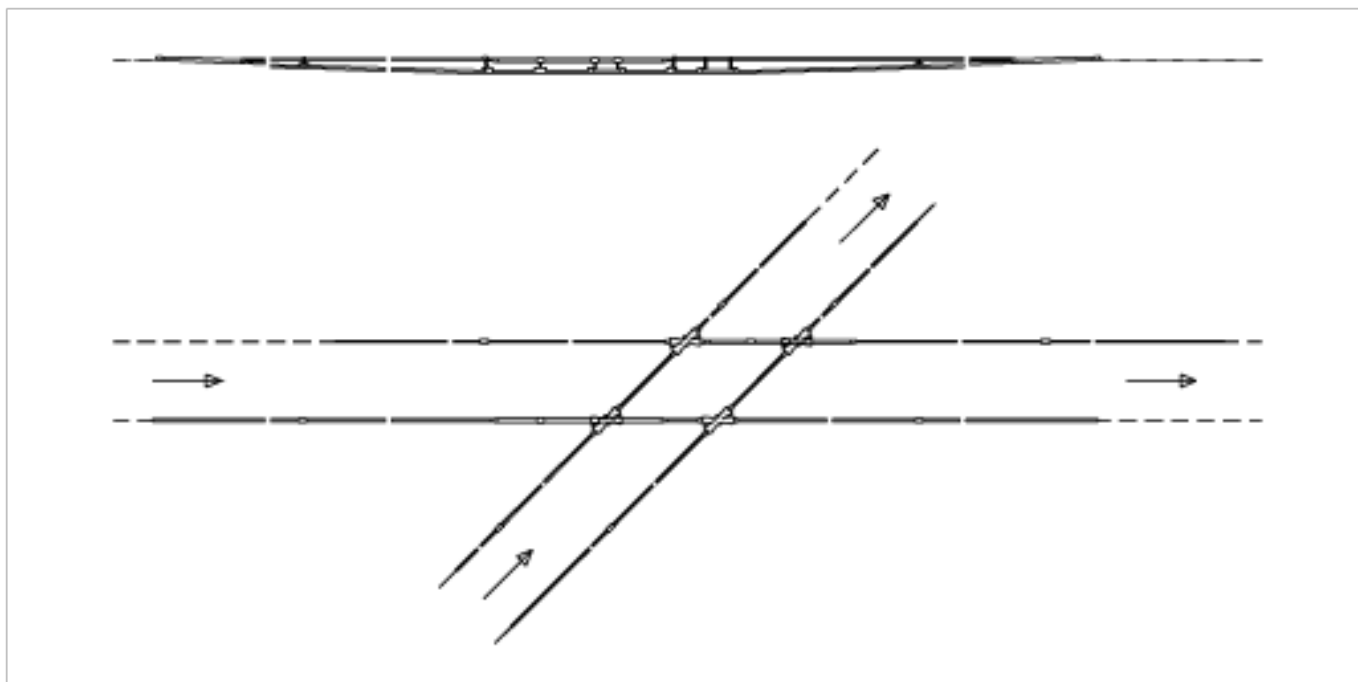

Crossing ETB-ETB, rigid, with crossing piece 85° rigid

Item number 800017

Comments

- For grooved contact wire 80-120 mm²
- The insulation can be installed in any desired direction of travelling

- Auxiliary material included
- Without supporting network and suspension
- Detailed installation plans can be requested for each delivery of this assembly