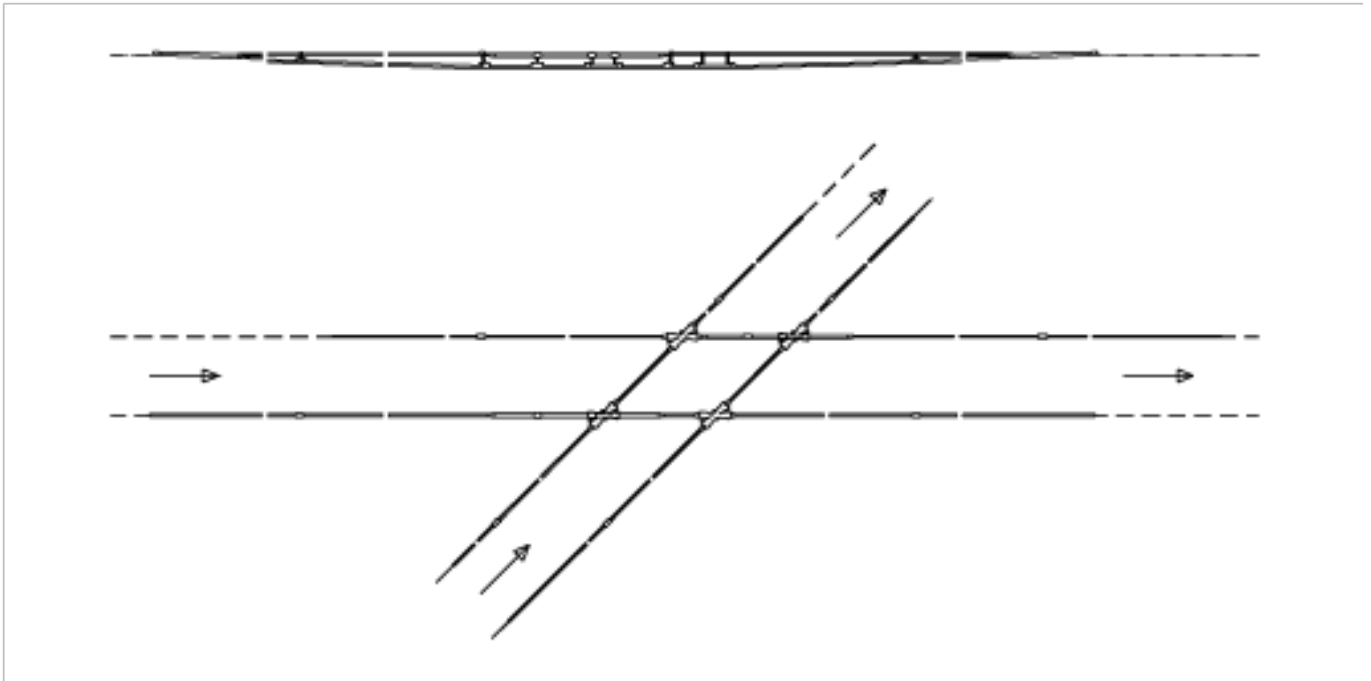

Crossing ETB-ETB, rigid, with crossing piece 90° rigid

Item number 800018

Comments

- For grooved contact wire 80-120 mm²
- The insulation can be installed in any desired direction of travelling

- Auxiliary material included
- Without supporting network and suspension
- Detailed installation plans can be requested for each delivery of this assembly