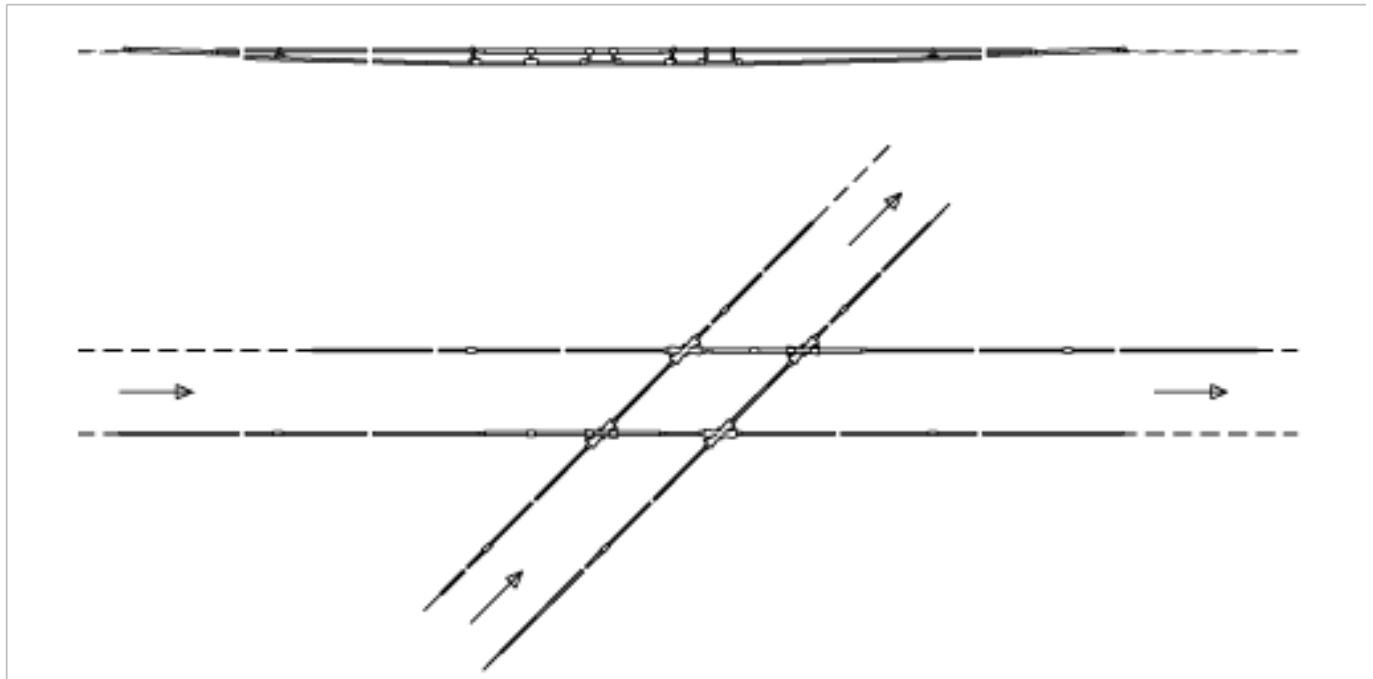

# Crossing ETB-ETB, adjustable, with crossing piece adjustable 20°-30°

Item number 800019

## Comments

- For grooved contact wire 80-120 mm<sup>2</sup>
- The insulation can be installed in any desired direction of travelling

- Auxiliary material included
- Without supporting network and suspension
- Detailed installation plans can be requested for each delivery of this assembly