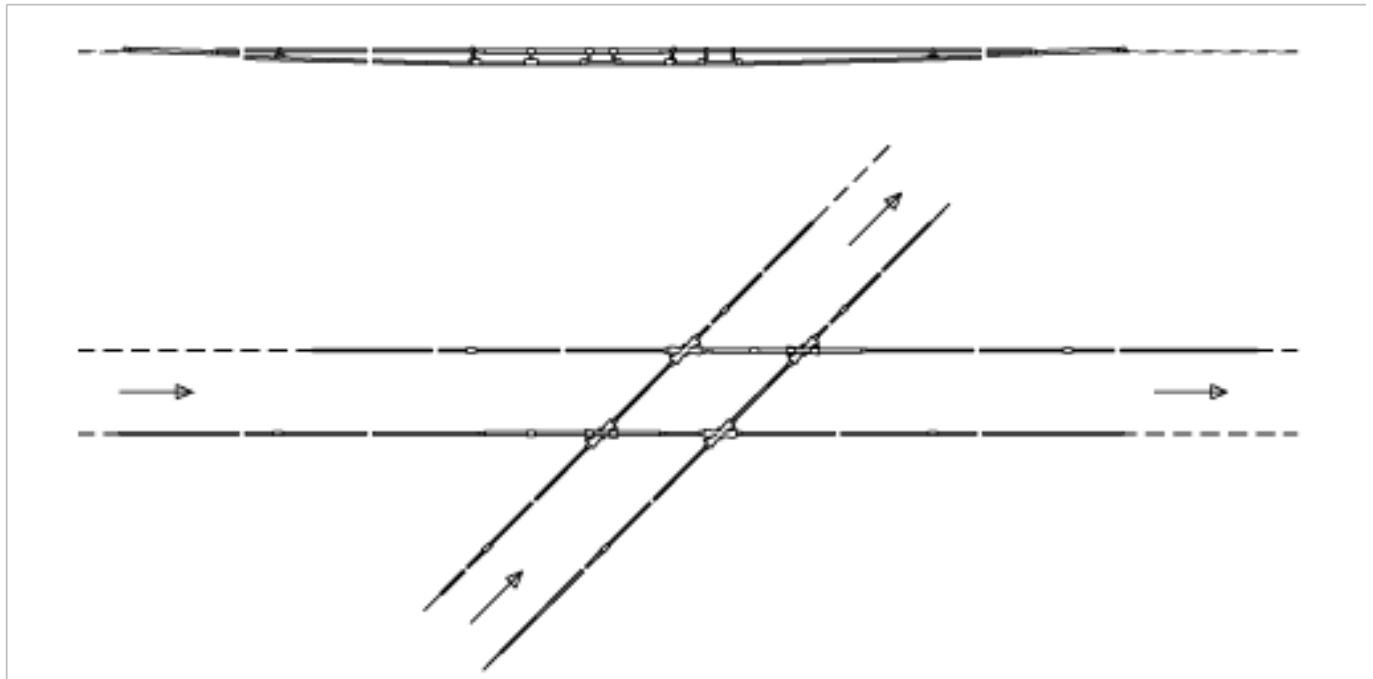

# Crossing ETB-ETB, adjustable, with crossing piece adjustable 45°-90°

Item number 800021

## Comments

- For grooved contact wire 80-120 mm<sup>2</sup>
- The insulation can be installed in any desired direction of travelling

- Auxiliary material included
- Without supporting network and suspension
- Detailed installation plans can be requested for each delivery of this assembly